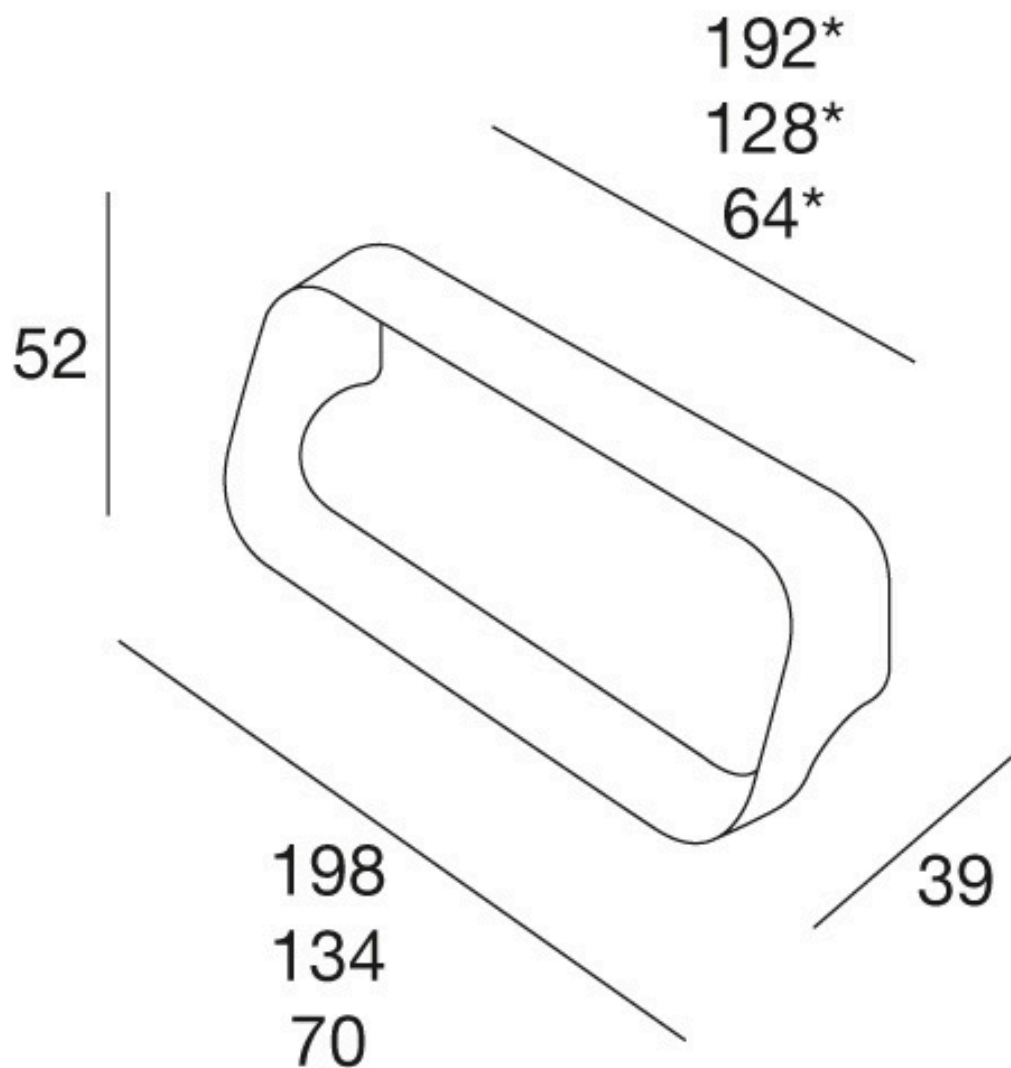

pamar

MN 1177 Z

Pamar S.r.l.
Via Sirtori 41, 20838
Renate (MB), Italy

*International patents have been deposited for Pamar models.
Imitations will be punished by law.*