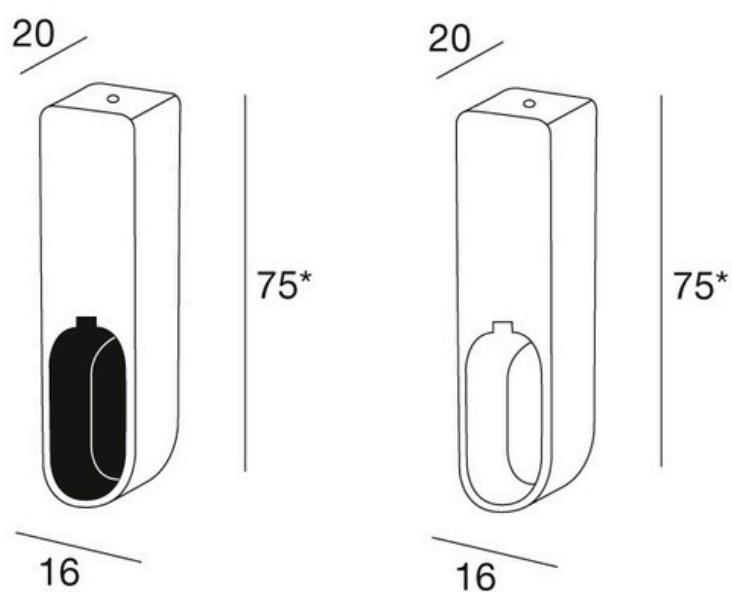

pamar

TV 3015 L

pamar

VR 042 - VR 046

pamar

VR 098 - VR 099

Pamar S.r.l.
Via Sirtori 41, 20838
Renate (MB), Italy

*International patents have been deposited for Pamar models.
Imitations will be punished by law.*