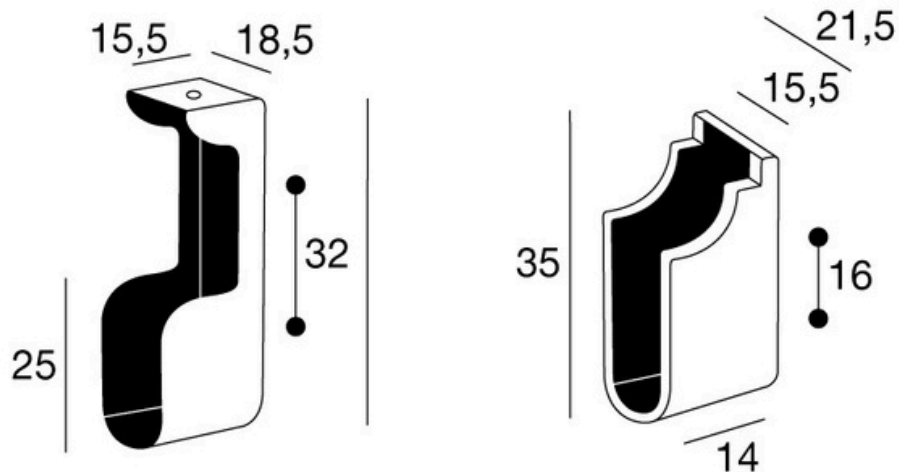

pamar

TV 3015 L

pamar

VR 042 - VR 046

pamar

VR 098 - VR 099

Pamar S.r.l.
Via Sirtori 41, 20838
Renate (MB), Italy

*International patents have been deposited for Pamar models.
Imitations will be punished by law.*