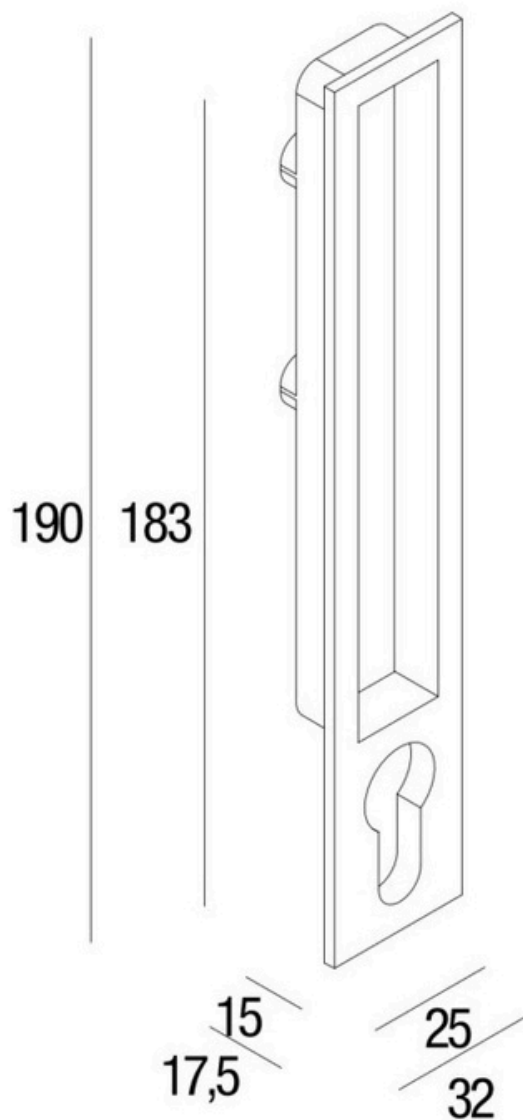

pamar

MN 1100 Z

Pamar S.r.l.
Via Sirtori 41, 20838
Renate (MB), Italy

*International patents have been deposited for Pamar models.
Imitations will be punished by law.*