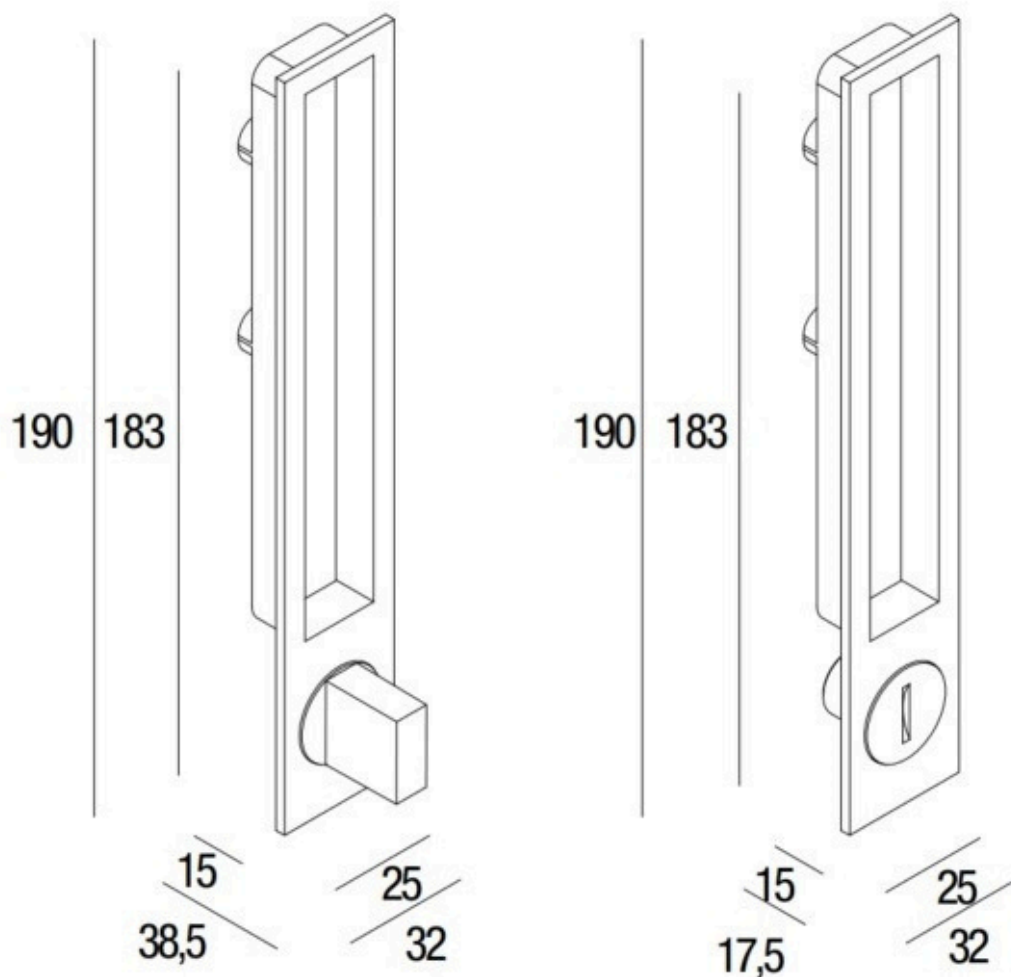

pamar

MN 1096 Z

Pamar S.r.l.
Via Sirtori 41, 20838
Renate (MB), Italy

*International patents have been deposited for Pamar models.
Imitations will be punished by law.*