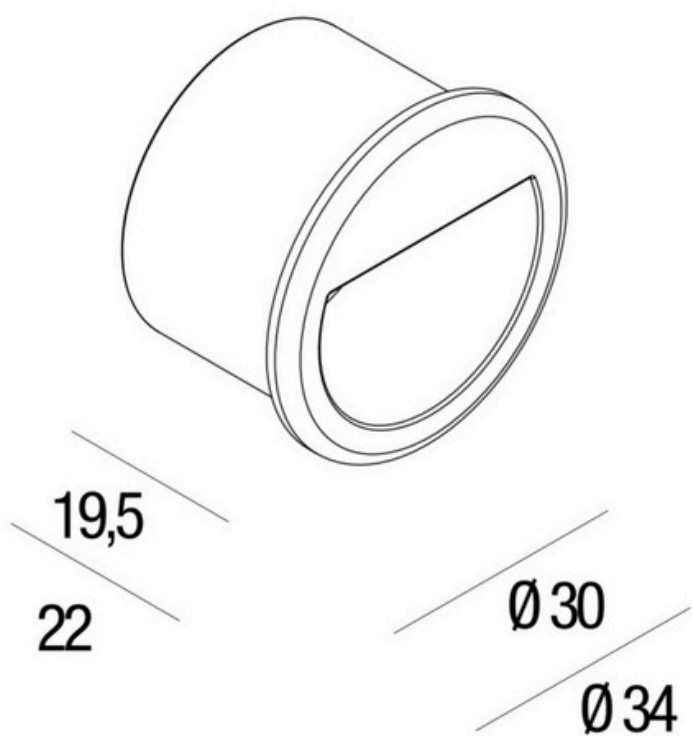

pamar

MN 2670 Z

Pamar S.r.l.
Via Sirtori 41, 20838
Renate (MB), Italy

*International patents have been deposited for Pamar models.
Imitations will be punished by law.*